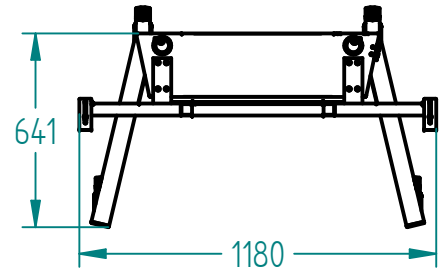

EFE0200

Clamps are adjustable by +200mm

Adjustable height: